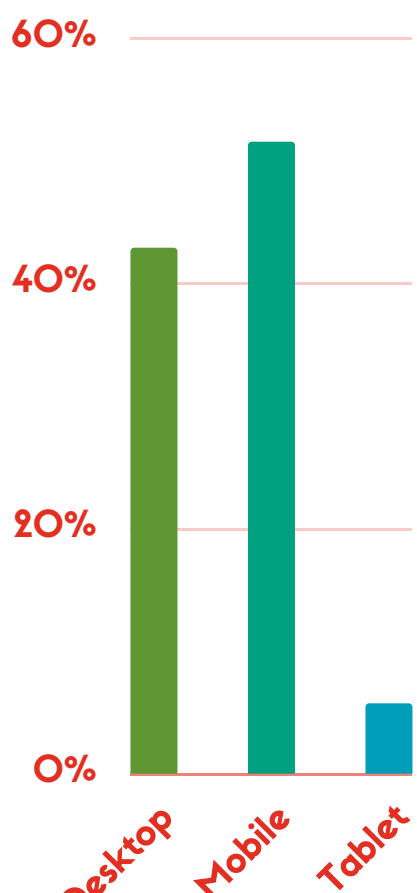

PROSPECT COUNCIL

WHAT ARE OUR COMMUNITY NEEDS?

8163 SESSIONS

1 JULY 2020 - 30 JUNE 2021

TOP 25 LANDING PAGES:

WHO ARE OUR USERS?

AGE

DEVICE

MEDIUM