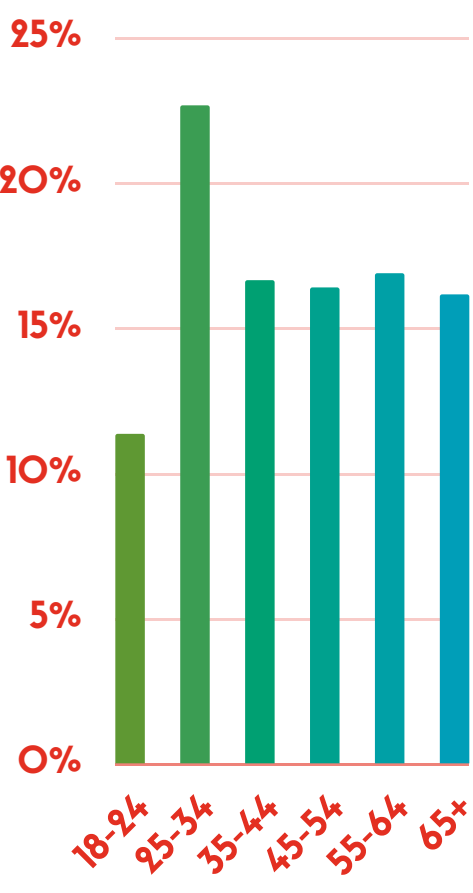

PROSPECT COUNCIL

WHAT ARE OUR COMMUNITY NEEDS?

8163 SESSIONS

1 JULY 2020 - 30 JUNE 2021

TOP 25 LANDING PAGES:

WHO ARE OUR USERS?

AGE

DEVICE