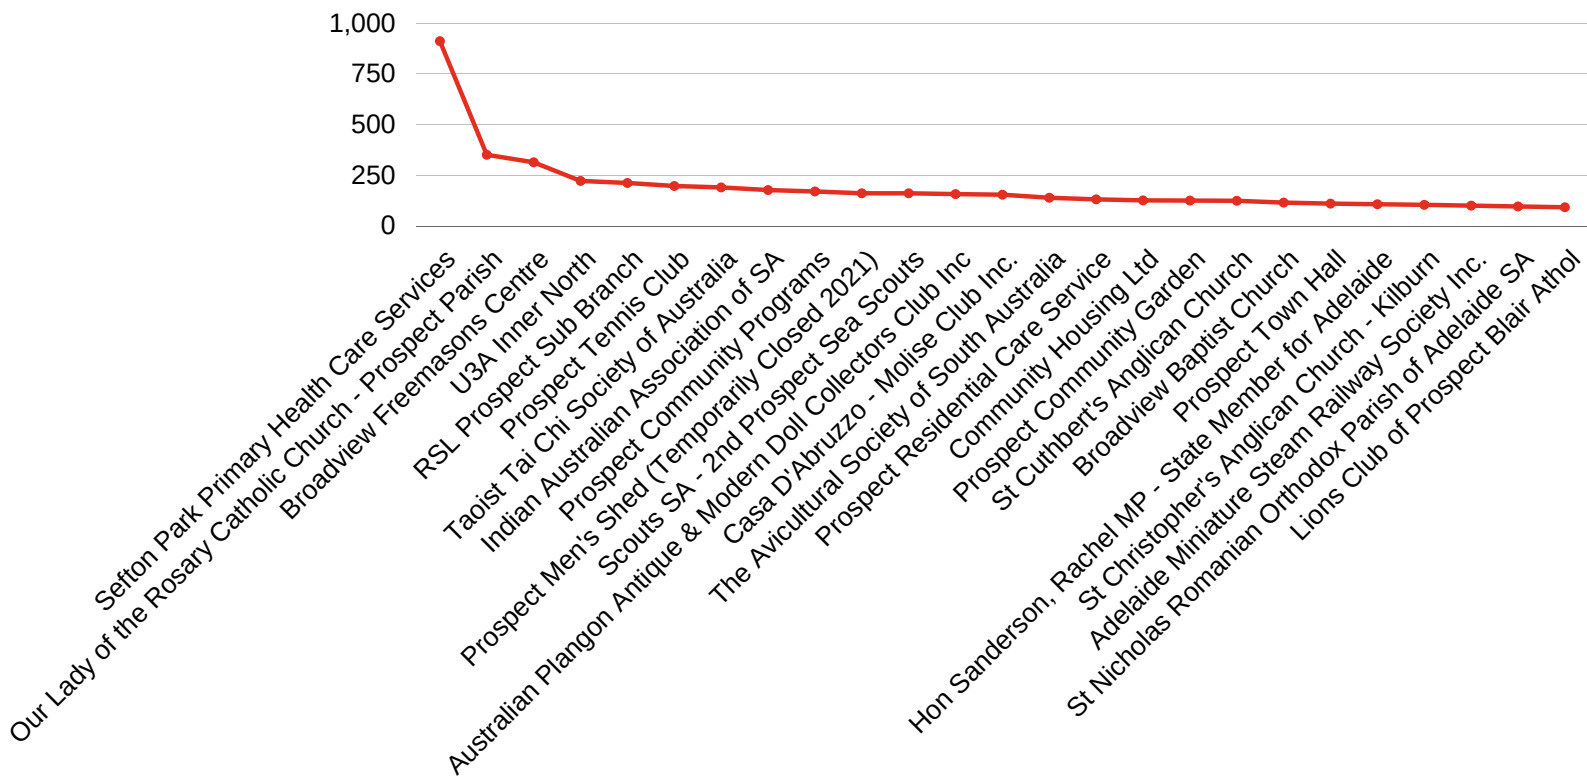

PROSPECT COUNCIL

WHAT ARE OUR COMMUNITY NEEDS?

8163 SESSIONS

1 JULY 2020 - 30 JUNE 2021

TOP 25 LANDING PAGES:

WHO ARE OUR USERS?

AGE

DEVICE