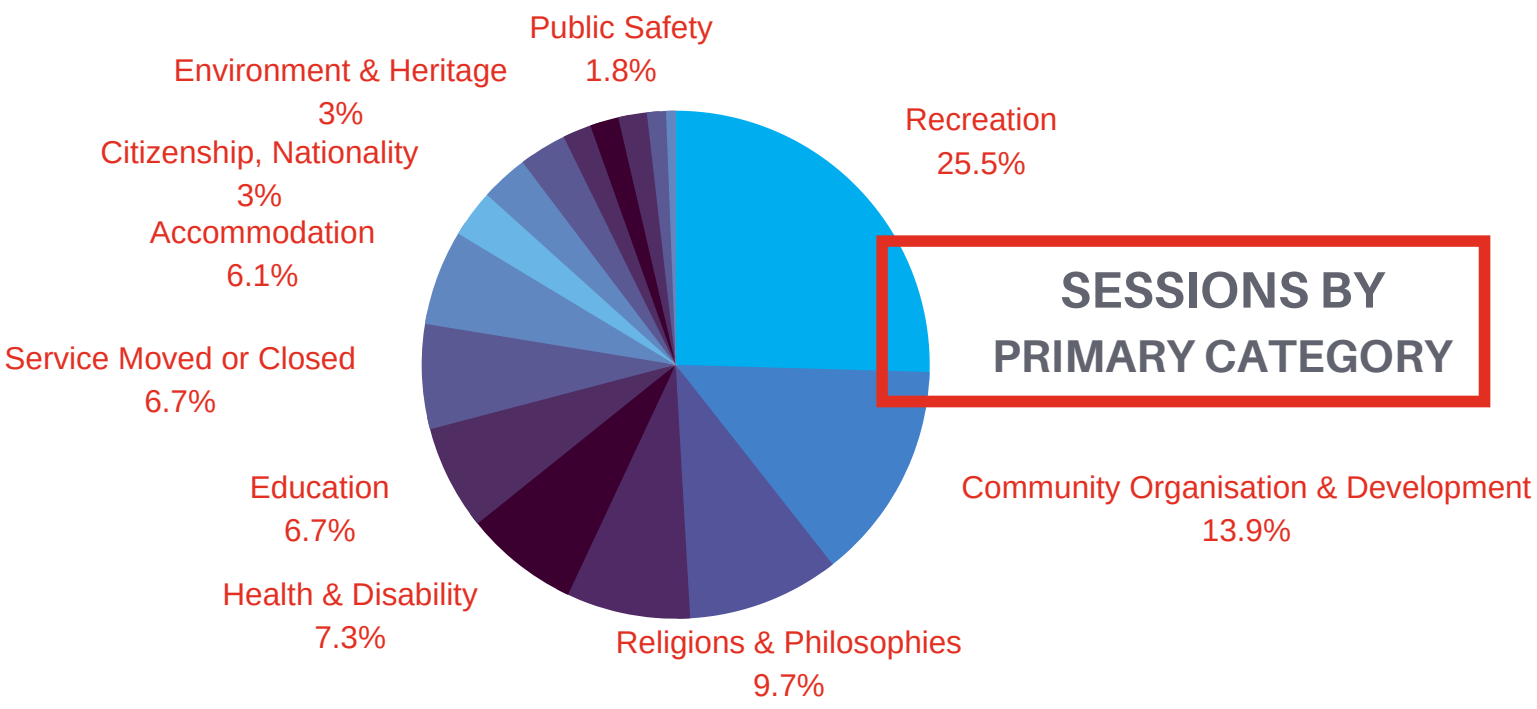

PROSPECT COUNCIL

WHAT ARE OUR COMMUNITY NEEDS?

8163 SESSIONS

1 JULY 2020 - 30 JUNE 2021

TOP 25 LANDING PAGES:

WHO ARE OUR USERS?

AGE

DEVICE